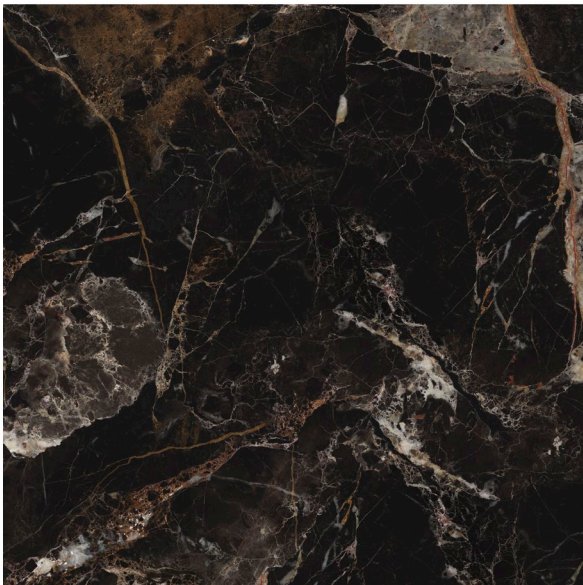

NOVELTIES

caronte

2022Collection

DUNE

CARONTE

PORCELAIN REC GLOSS POLISHED V2 +20% 10mm

PORCELÁNICO MASA COLOREADA / COLOURED BODY PORCELAIN TILE

188451 Caronte
90x90 cm. / 35.4"x35.4" M966

188452 Caronte
60x120 cm./23.6"x47.2" M965

188518 Luxxu
60x120 cm./23.6"x47.2" D1100

NEW

188780 Caronte
120x120 cm./47.2"x47.2" M969

188520 Mosaico Caronte
25,5x 29,5 cm. / 8,8"x 11,6" D880

188530 Accent Copper
0,5x90 cm./0.2"x35.4" D173