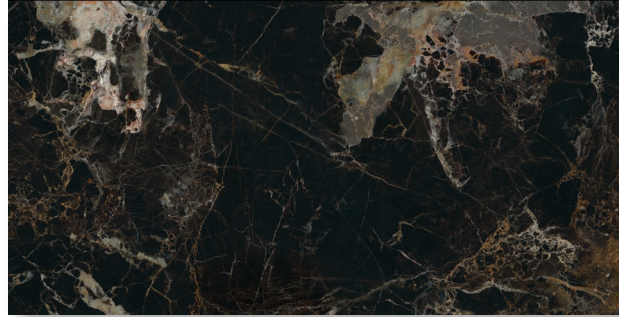

NOVELTIES

caronte

2022Collection

DUNE

CARONTE

PORCELAIN REC GLOSS POLISHED V2 +20% 10mm

PORCELÁNICO MASA COLOREADA / COLOURED BODY PORCELAIN TILE

188451 Caronte
90x90 cm. / 35.4"x35.4" M966

188452 Caronte
60x120 cm./23.6"x47.2" M965

188518 Luxxu
60x120 cm./23.6"x47.2" D1100

NEW

188780 Caronte
120x120 cm./47.2"x47.2" M969

188520 Mosaico Caronte
25,5x 29,5 cm. / 8,8"x 11,6" D880

188530 Accent Copper
0,5x90 cm./0.2"x35.4" D173