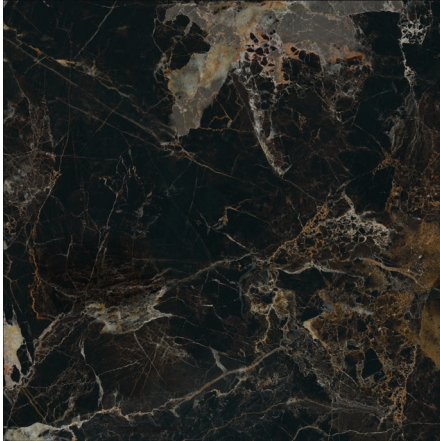

NOVELTIES

caronte

2022Collection

DUNE

CARONTE

PORCELAIN REC GLOSS POLISHED V2 +20% 10mm

PORCELÁNICO MASA COLOREADA / COLOURED BODY PORCELAIN TILE

188451 Caronte
90x90 cm. / 35.4"x35.4" M966

188452 Caronte
60x120 cm./23.6"x47.2" M965

188518 Luxxu
60x120 cm./23.6"x47.2" D1100

NEW

188780 Caronte
120x120 cm./47.2"x47.2" M969

188520 Mosaico Caronte
25,5x 29,5 cm. / 8,8"x 11,6" D880

188530 Accent Copper
0,5x90 cm./0.2"x35.4" D173