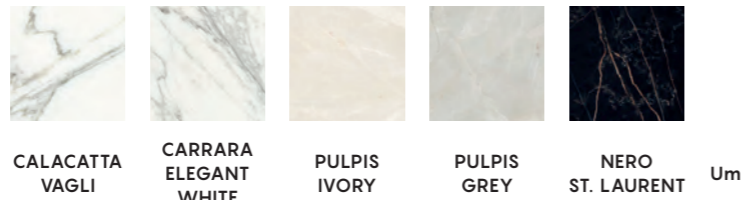

PEZZI SPECIALI / Special pieces