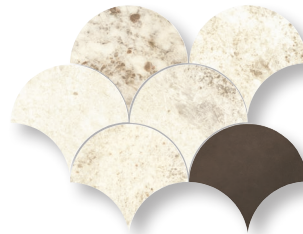

188522 Mosaico Baikal Warm
27x 21,2 cm. / 10,6"x 8,3" D880

11mm