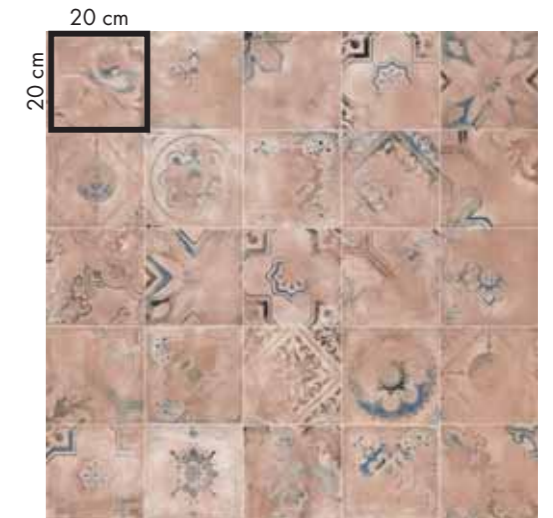

20x20
PLAY RE-USED MIX CLAY
0003481 nat. ⊞ 26

GRES PORCELLANATO
PORCELAIN TILES