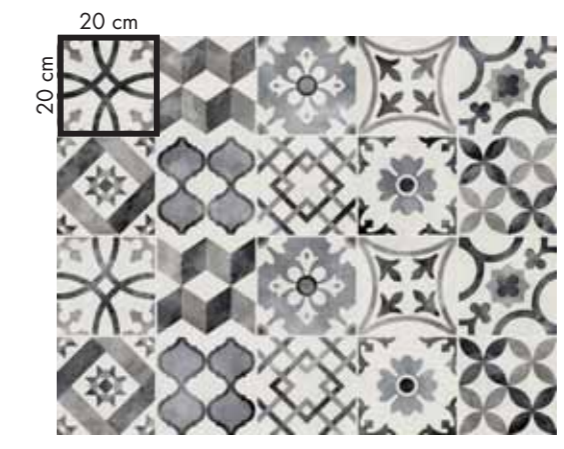

wall
PLAY CLASSIC
20x20 MIX GREY
INTERNO 9
120x280 SILVER

floor and volume
CROSSROAD WOOD
COAL 20x120
MATITA ALLUMINIO BRONZO

floor
PLAY CLASSIC
20x20 SAGE

PLAY CLASSIC

20x20 / 8"x8"

▼
8,5 mm
▲

20x20
PLAY CLASSIC MIX MULTICOLOR
0003474 nat. 26