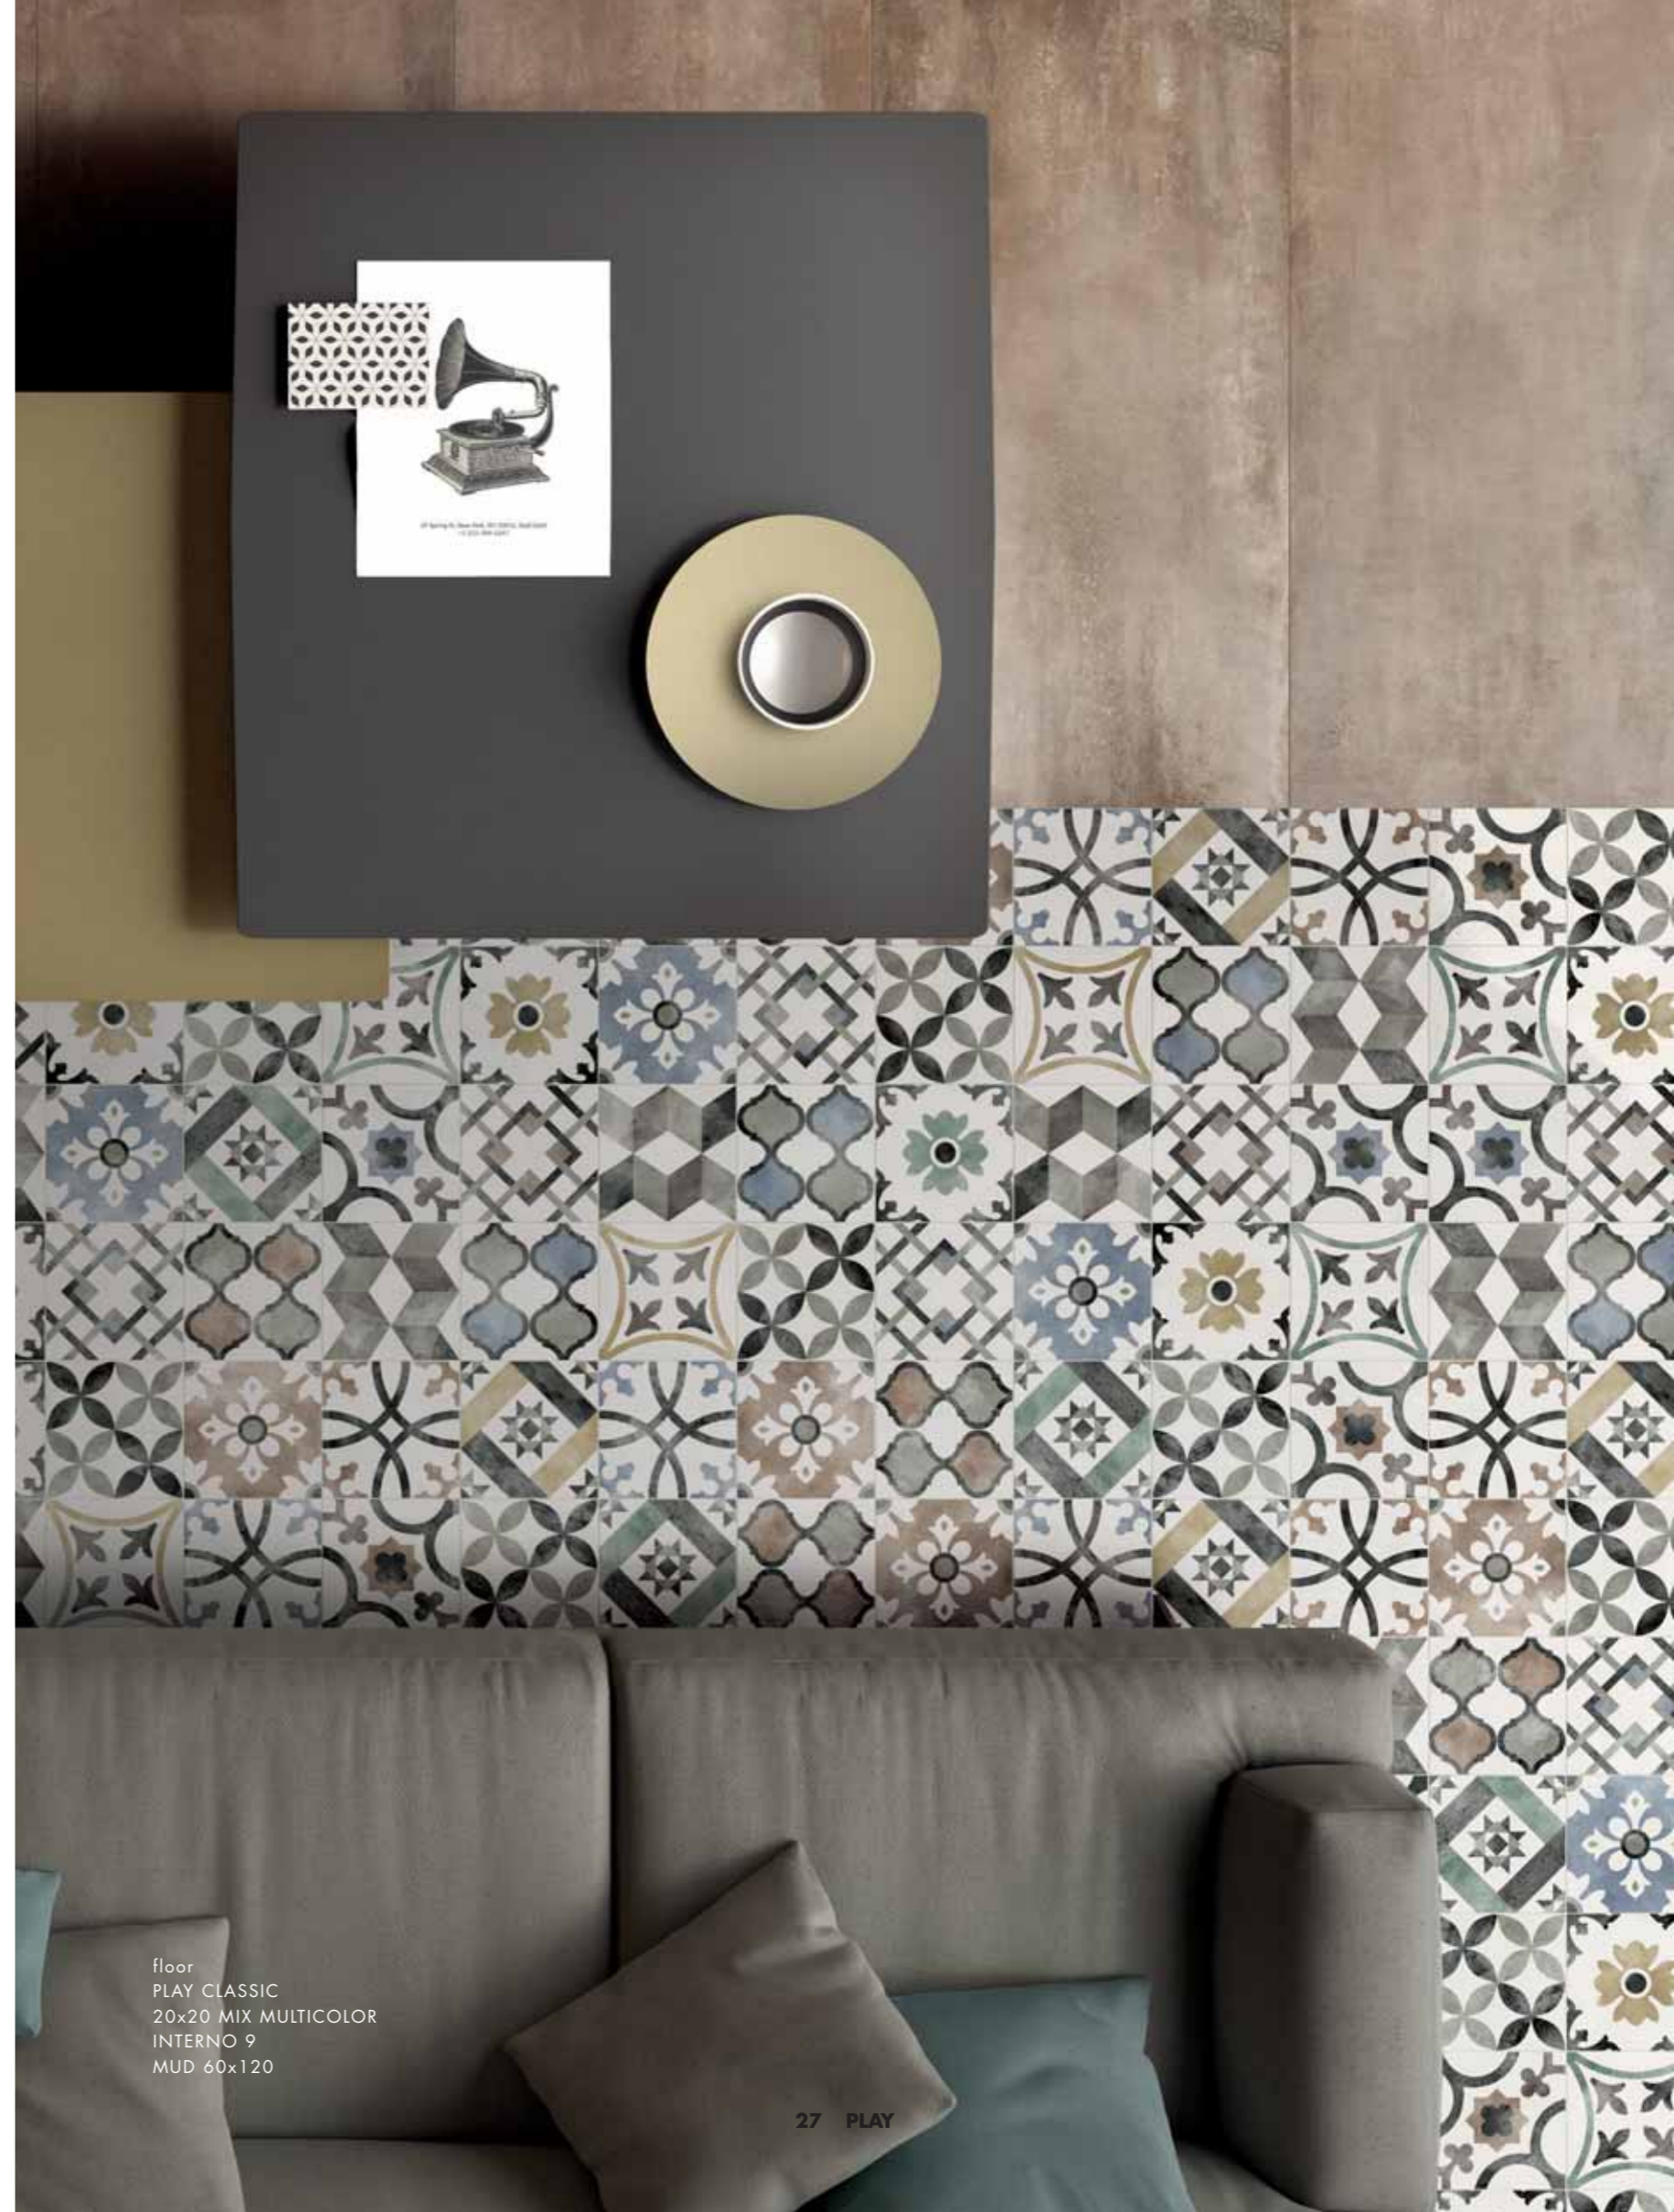

floor
PLAY CLASSIC
20x20 MIX MULTICOLOR
INTERNO 9
MUD 60x120