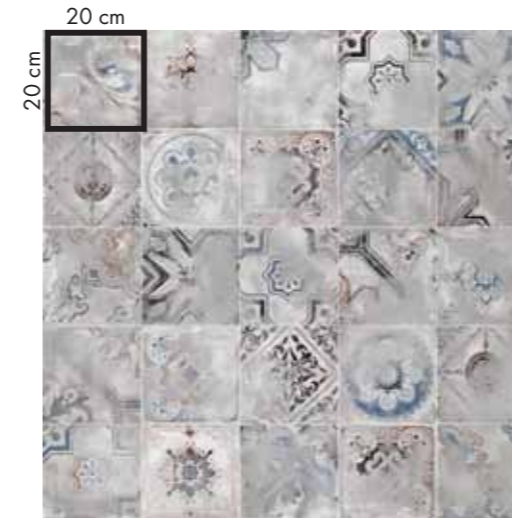

PLAY RE-USED

20x20 / 8"x8"

▼
8,5 mm
▲

20x20
PLAY RE-USED MIX GREY
0003480 nat. ⊞ 26